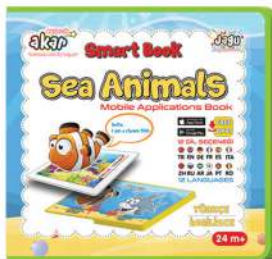

Augmented Reality

Smart Books

Age 2+

Free App Jagu

jagu download

Augmented Reality

92-065 Smart Book Baby Animals

92-089 Smart Book Jobs

92-058 First Book Baby

92-096 Smart Book Vehicles

92-041 Smart Book Farm

92-102 Smart Book Fruits

92-027 Smart Book Healthy Food

92-072 Smart Book Sea Animals

92-034 Smart Book Organs

Smart Book

Pieces	: 12
Stand Size	: 23 x 17 x 35 cm (L,W,H)
Carton Size	: 24 x 34 x 35 (L,W,H)
Pcs. / Carton	: 48 / 0,029 m ³
Barcode	: 8681990392065

MINI SMART BOOK

Age 2+

Free App Jagu

Download on the App Store

GET IT ON Google Play