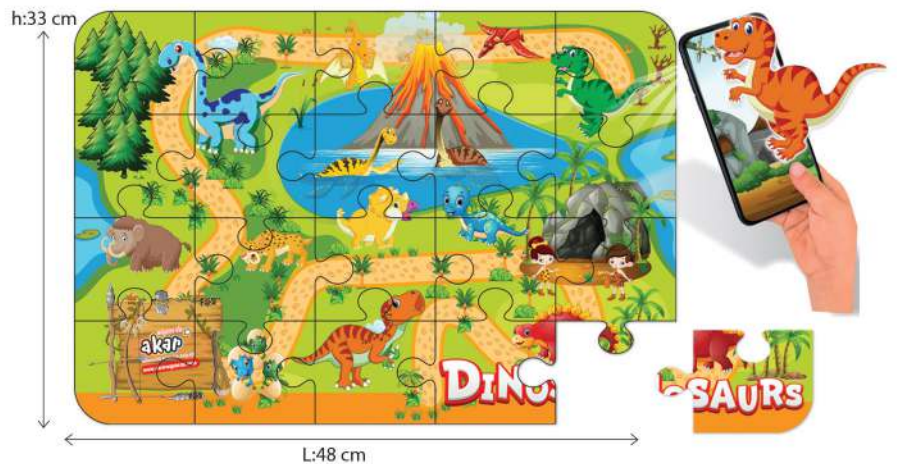

Augmented Reality

Age 3+ Free App Jagu 20 pcs.