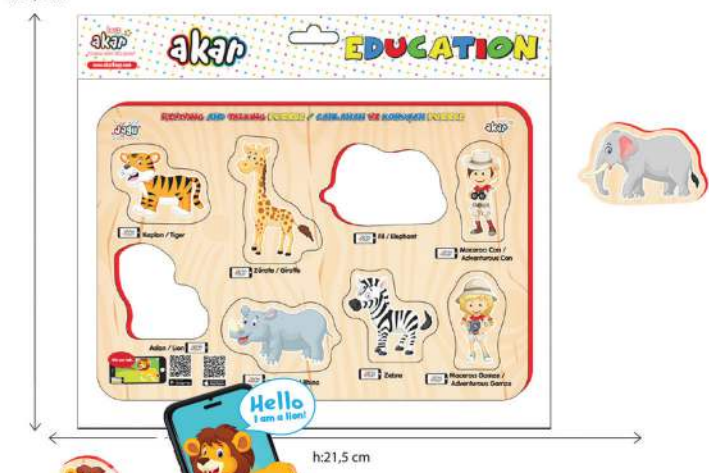

92-157 Shape Sorter Puzzle Farm

Transparent Bag
Pieces : 8
Stand Pieces : 24 Puzzle
Stand Size : 33 x 15,5 x 27 (L,W,H)
Carton Size : 33,5 x 34 x 55 (L,W,H)
Pcs. / Carton : 4 Stand / 0,063 m³
Barcode : 8681990392157

Augmented Reality

92-171 Shape Sorter Puzzle Safari

Transparent Bag
Pieces : 8
Stand Pieces : 24 Puzzle
Stand Size : 33 x 15,5 x 27 (L,W,H)
Carton Size : 33,5 x 34 x 55 (L,W,H)
Pcs. / Carton : 4 Stand / 0,063 m³
Barcode : 8681990392171

Augmented Reality

92-164 Shape Sorter Puzzle Jobs

Transparent Bag
Pieces : 8
Stand Pieces : 24 Puzzle
Stand Size : 33 x 15,5 x 27 (L,W,H)
Carton Size : 33,5 x 34 x 55 (L,W,H)
Pcs. / Carton : 4 Stand / 0,063 m³
Barcode : 8681990392164

Augmented Reality

92-188 Shape Sorter Puzzle Fruits

Transparent Bag
Pieces : 8
Stand Pieces : 24 Puzzle
Stand Size : 33 x 15,5 x 27 (L,W,H)
Carton Size : 33,5 x 34 x 55 (L,W,H)
Pcs. / Carton : 4 Stand / 0,063 m³
Barcode : 8681990392188

Augmented Reality