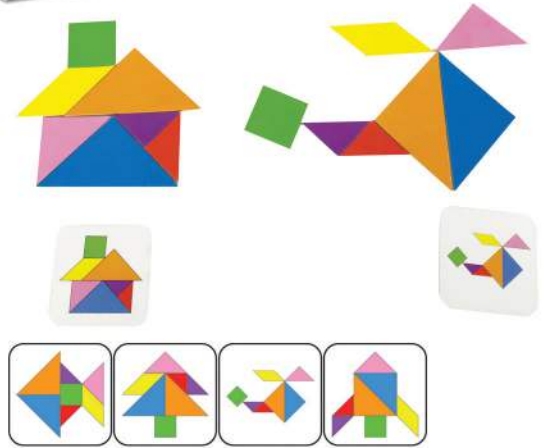

Age
3+

Players : 2-4
 - 4 animals characters
 - 1 numbers wheel

size:
50 x 50 cm
 (Tolerance +/- %5)

TANGRAM CHALLENGE

92-249 Pattern Block Puzzle

Pieces : 110
 Packaging Size : 26 x 7 x 21cm (L,W,H)
 Carton Size : 54 x 43 x 44 (L,W,H)
 Pcs. / Carton : 24 / 0,10 m³
 Barcode : 8681990392249