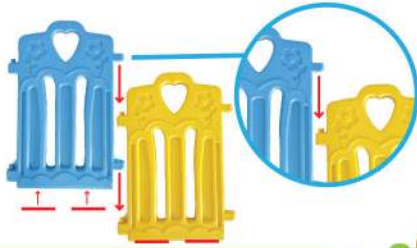

Age
1+

- Ergonomic design
- Easy set-up
- Round shape that has no sharp edges.
- Our product enables you to create a field for your children.

Function: It has been designed for children above 12 months to get in and play safely. It can be set up in different shapes (flat, square round) by changing the number of blocks.
SET-UP: The set up must be done by an a flat and hard ground.

05-862 Lovely Fence
(8 Pcs.)

Packing : Full Disassembled Box
Product Size : 42,5 x 62 (1 fence)
Carton Size : 42,5 x 31 x 62 (L,w,h)
Pcs. / Carton : 1/ 0,08 m³
Barcode : 8681338005862