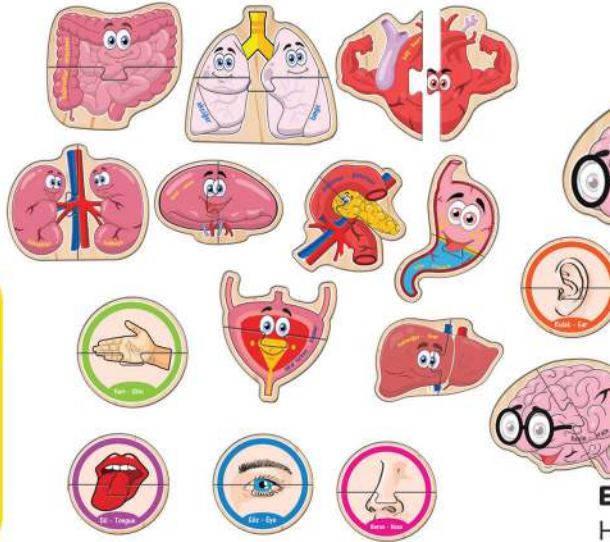

Each Puzzle : 11 x 13,5 cm approx
Her Puzzle : 11 x 13,5 cm yaklaşık

Augmented Reality

97-511 Maxi Puzzle
World Kids

Pieces : 48
Packaging Size : 20 x 4 x 17 cm (L,W,H)
Carton Size : 46 x 23 x 21 (L,W,H)
Pcs. / Carton : 24 / 0,022 m³
Barcode : 8681644497511

Each Puzzle : 10 x 5 cm approx
Her Puzzle : 10 x 5 cm yaklaşık

Age 3+ Free App Jagu

Augmented Reality

97-542 Maxi Puzzle
Organs

Pieces : 30
Packaging Size : 20 x 4 x 17 cm (L,W,H)
Carton Size : 46 x 23 x 21 (L,W,H)
Pcs. / Carton : 24 / 0,022 m³
Barcode : 8681644497542

Each Puzzle : 11 x 10 cm approx
Her Puzzle : 11 x 10 cm yaklaşık

Age 3+ Free App Jagu

Augmented Reality

97-498 Maxi Puzzle
Fruits

Pieces : 36
Packaging Size : 20 x 4 x 17 cm (L,W,H)
Carton Size : 46 x 23 x 21 (L,W,H)
Pcs. / Carton : 24 / 0,022 m³
Barcode : 8681644497498